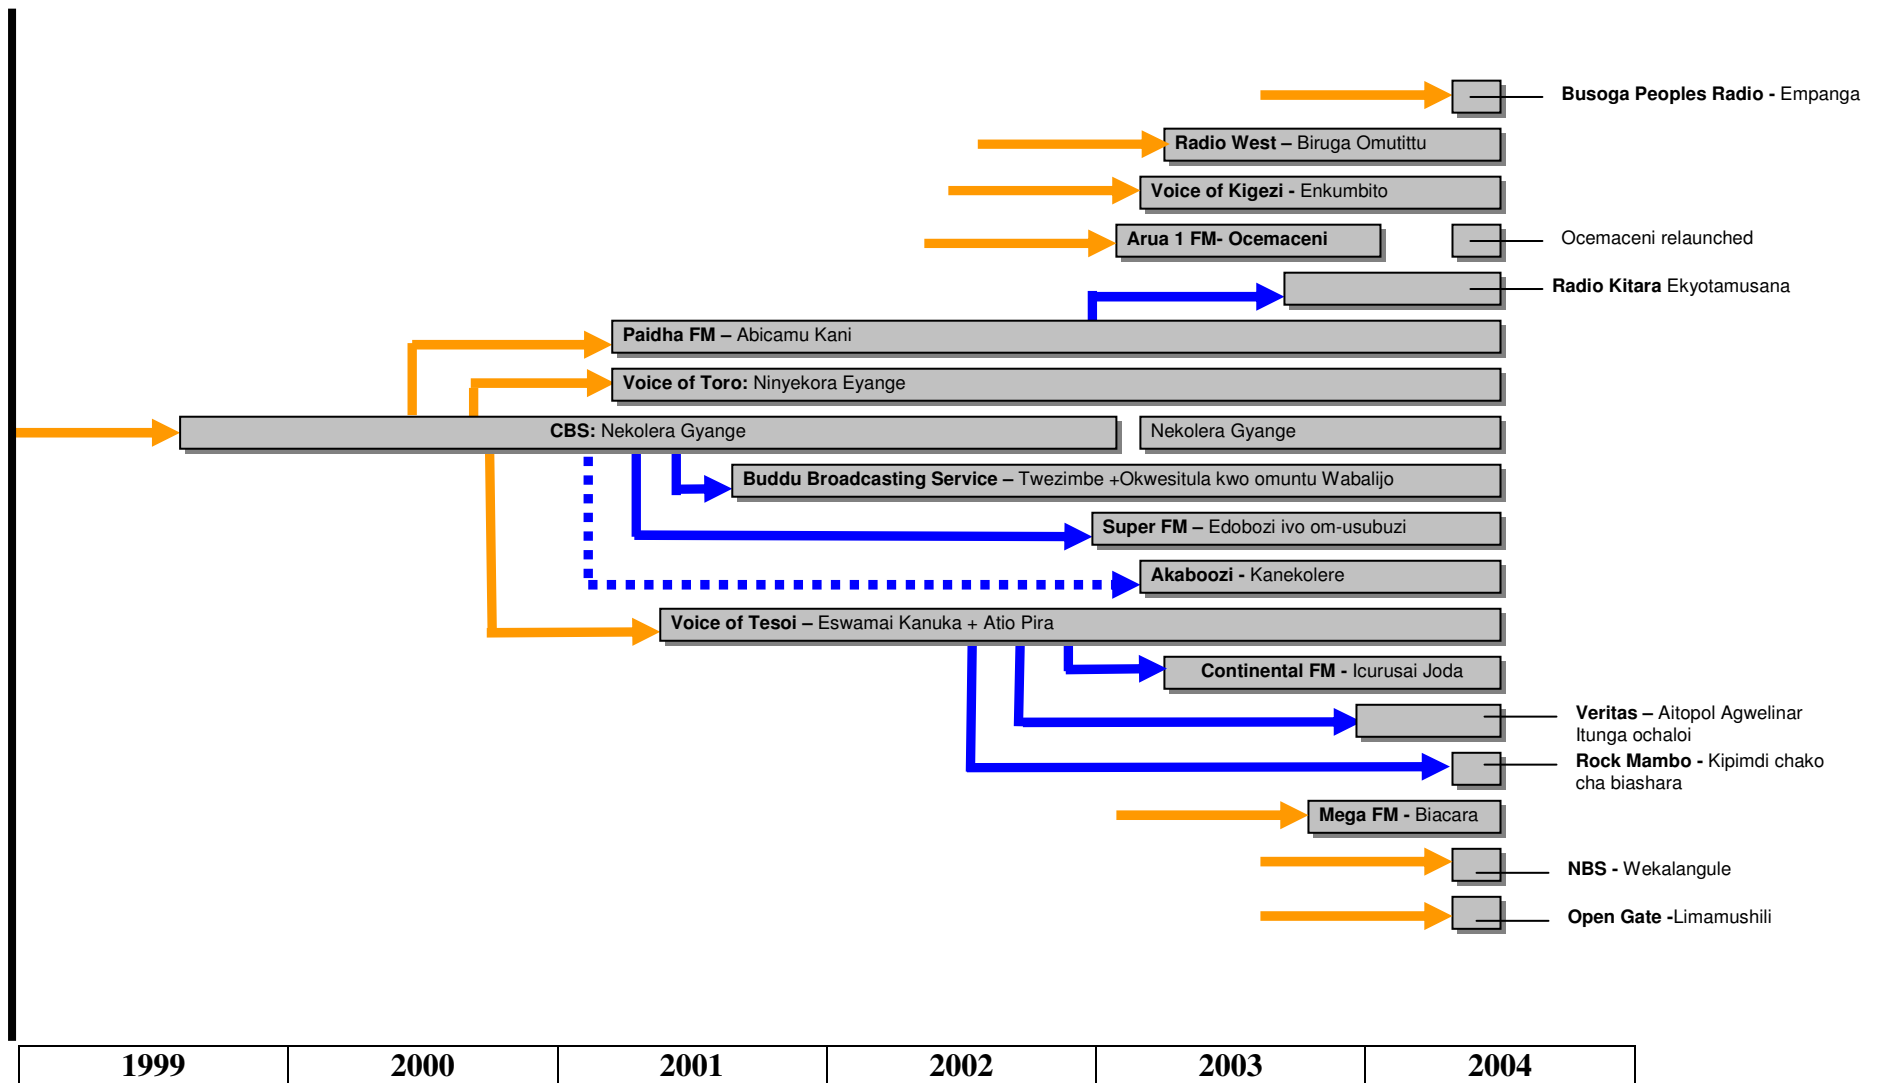

Set up of radio programmes for MSEs in Uganda (May 2004)

Key: Directly supported by ILO (orange arrow) Copycat without support (blue arrow) Likely but unproven influence (dotted blue arrow)